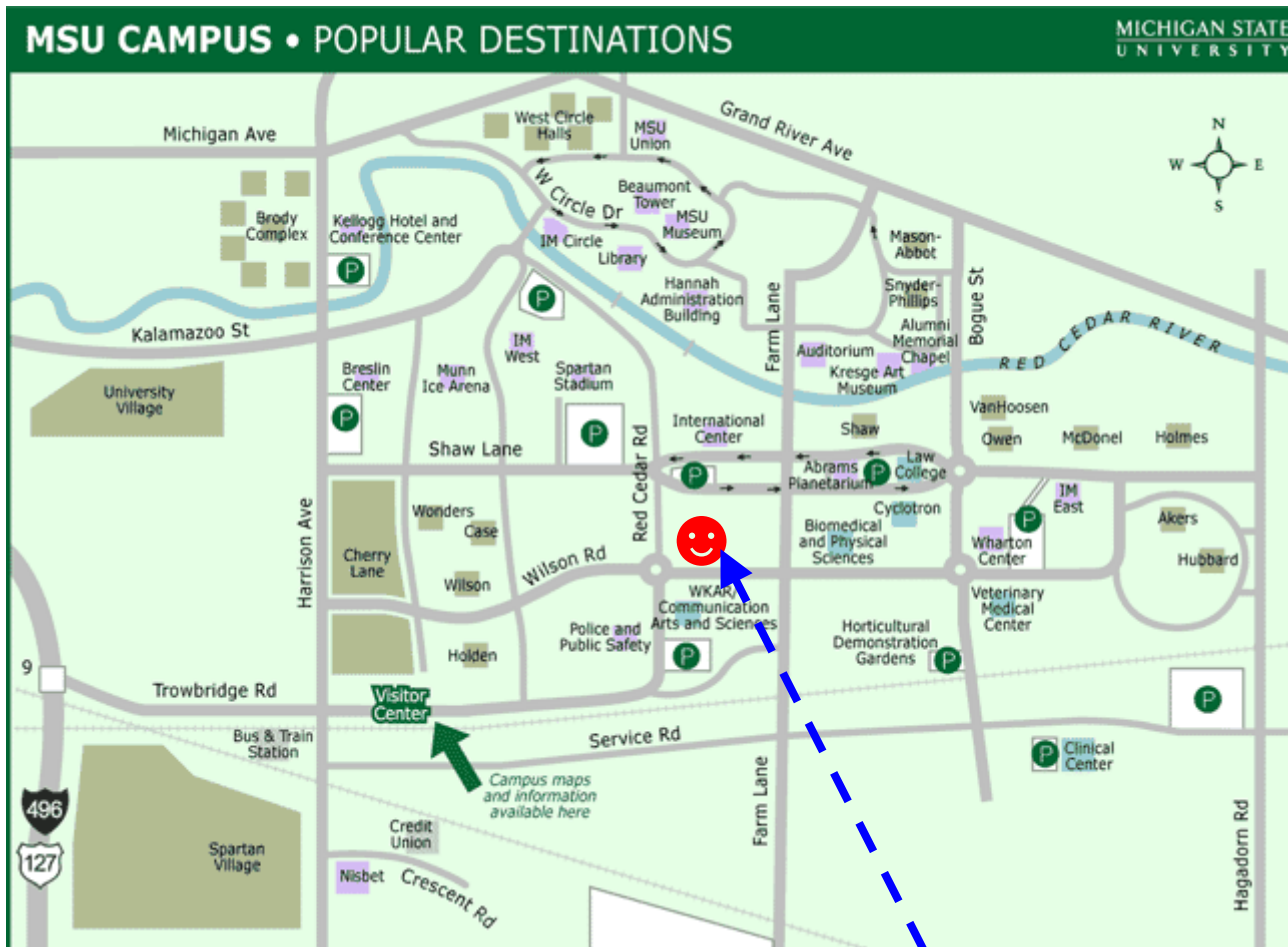

**MSU Chinese School Location: S.W. Corner, S. Shaw Lane & Engineering RD
East Lansing MI 48824-1226 (MSU campus, Engineering Building)**

**School time:
Sundays,
9:30 am to 3:00 pm**