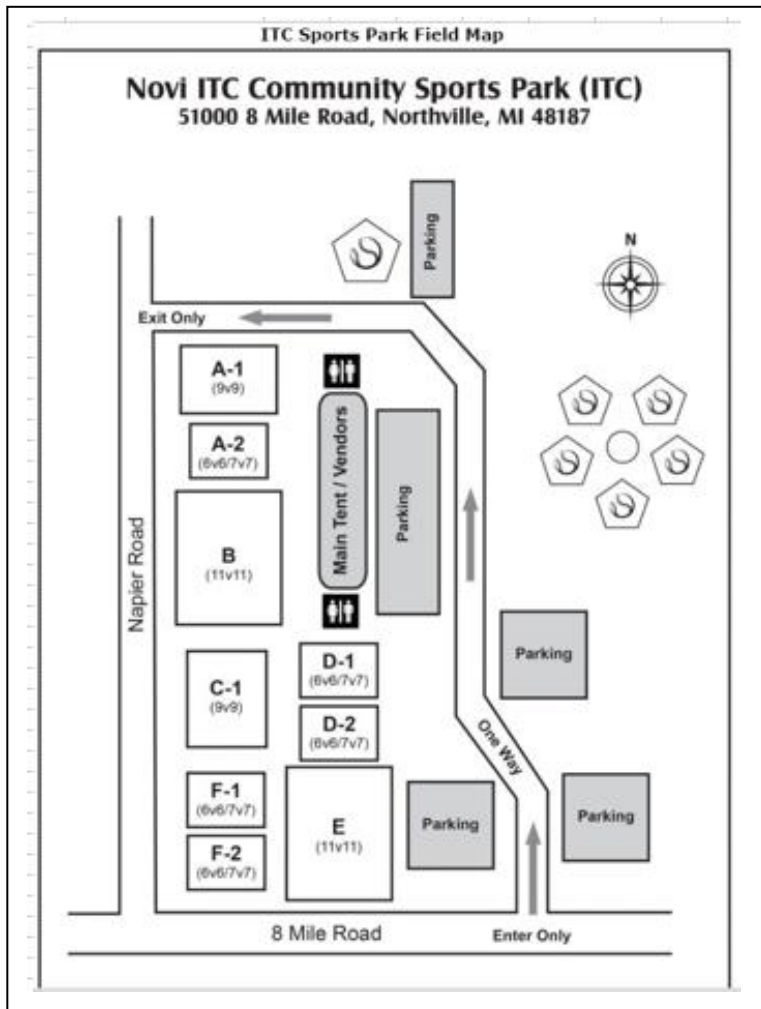

CSAMI summer soccer camp – competition site map 2016

1 Novi: 51000 8 Mile Rd,
 Northville, MI 48167

3 Canton: 1898 Denton Rd,
 Canton, MI 48188

2 Northville (backup) : 15810
 Johnson Creek Dr, Northville, MI 48168