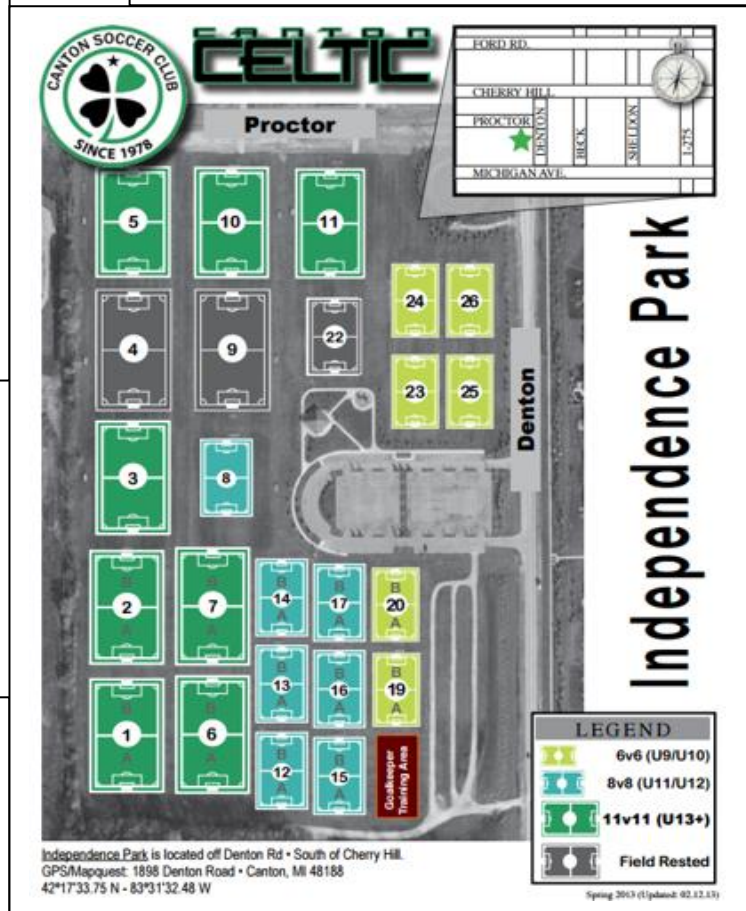

CSAMI summer soccer camp – competition site map 2016

1 Novi: 51000 8 Mile Rd,
 Northville, MI 48167

3 Canton: 1898 Denton Rd,
 Canton, MI 48188

2 Northville (backup) : 15810
 Johnson Creek Dr, Northville, MI 48168