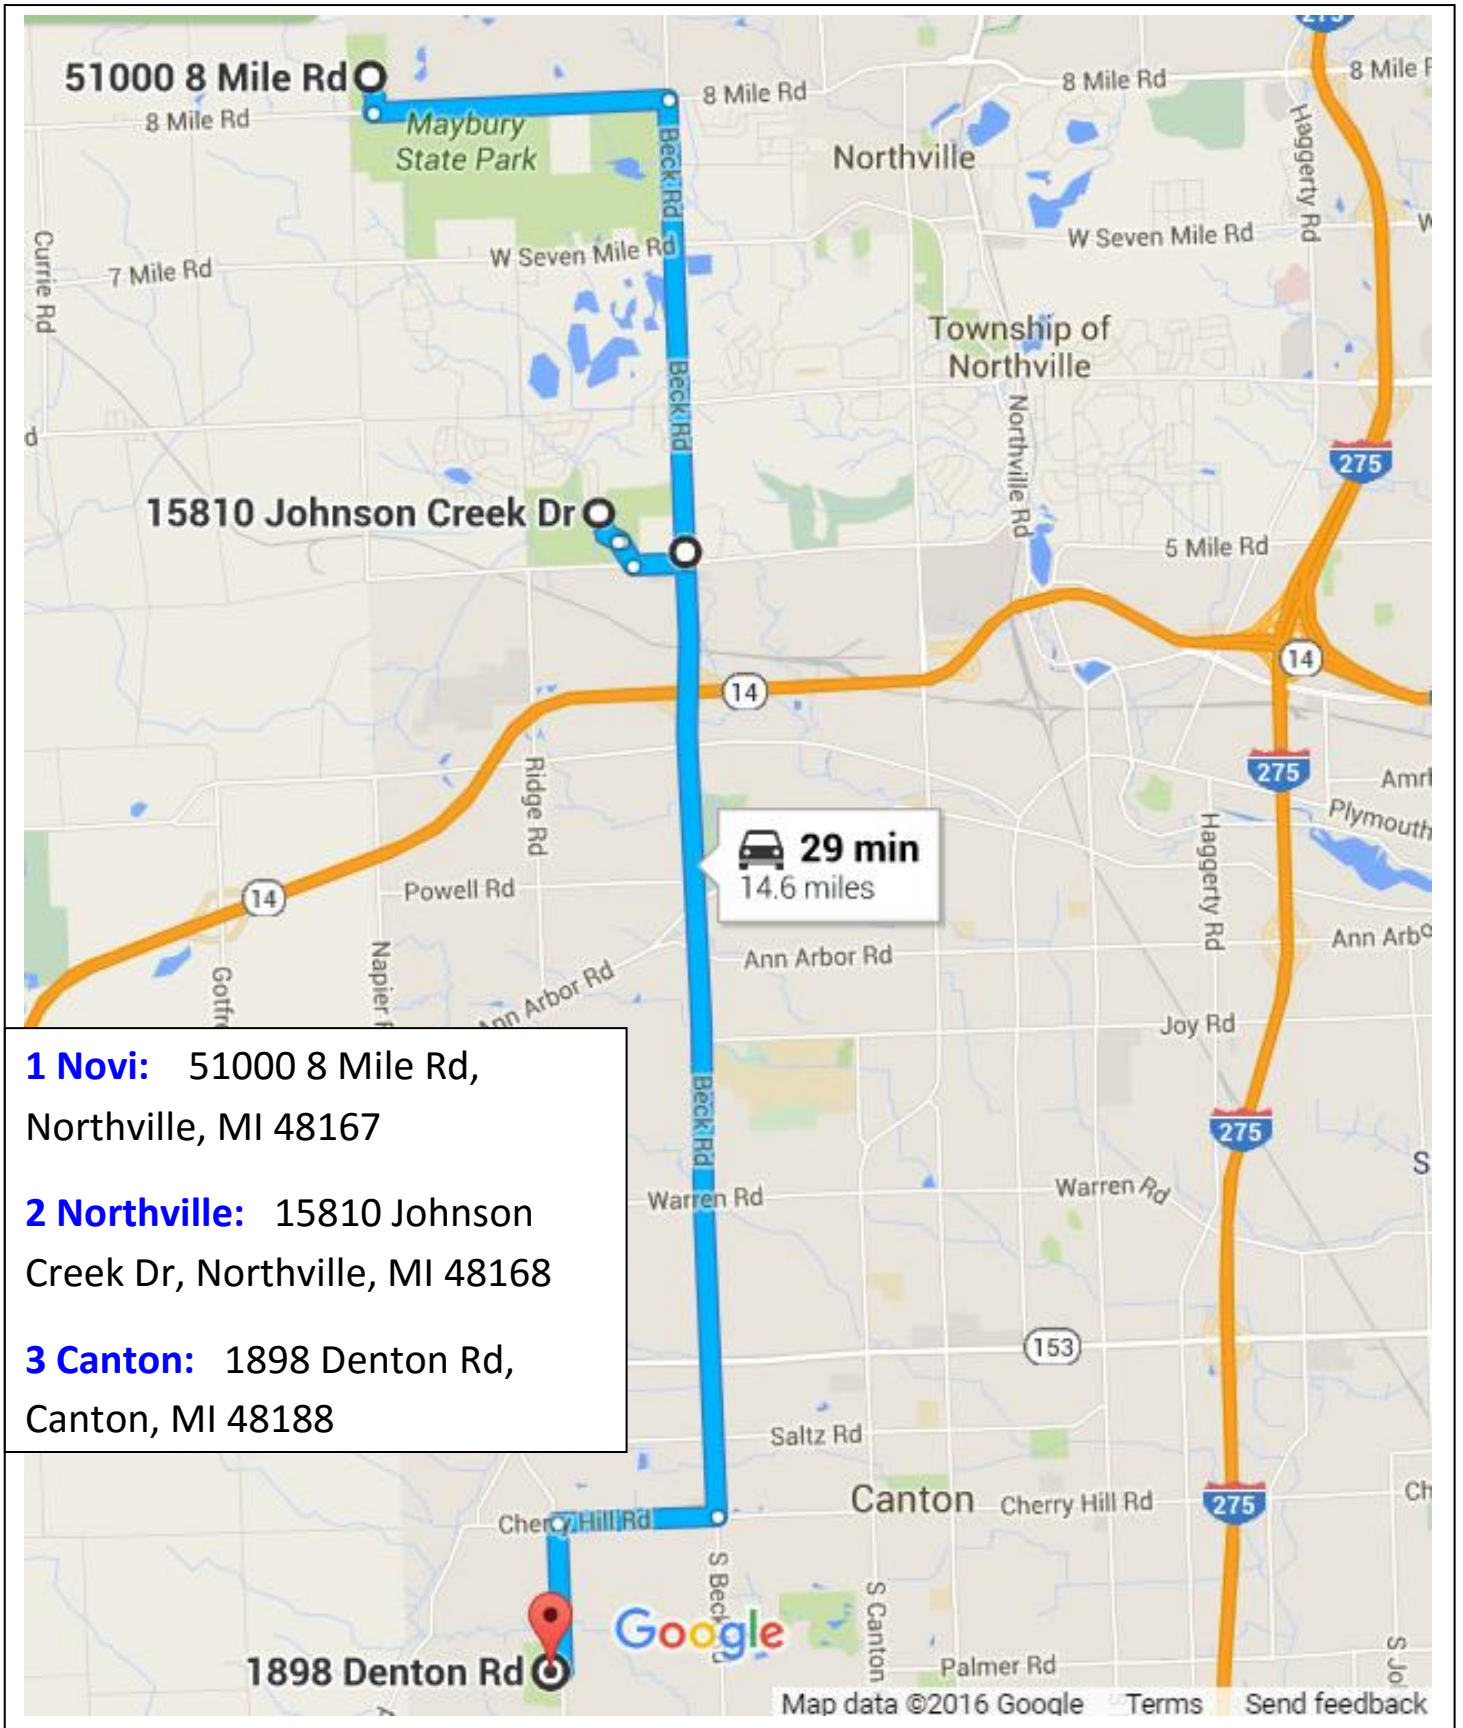

CSAMI summer soccer camp – competition site map 2016

1 Novi: 51000 8 Mile Rd,
 Northville, MI 48167

3 Canton: 1898 Denton Rd,
 Canton, MI 48188

2 Northville (backup) : 15810
 Johnson Creek Dr, Northville, MI 48168